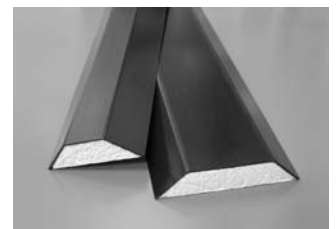

ABS RUSTICATION STRIPS

Rustication Strips are used to create an architectural detail in concrete. Greenstreak offers a variety of materials for particular applications and the number of reuses desired. Our standard Rustication Strips are manufactured from ABS, a rigid and durable plastic for non-radius applications and moderate reuse requirements.

ABS Rustication Strips can be easily nailed to wood forms and nailed or screwed to wooden dowels for Tilt-Up applications.

STANDARD ABS SIZES:

Greenstreak's newest entry in this category is the superior performing **REVEAL STIX**, a composite of foam and plastic. **REVEAL STIX** are easy to install and cost competitive with wood reveals, yet offers an incredibly smooth and uniform finish. See the **REVEAL STIX** catalog for complete information.

Flexible Reveal Strips are available in Elastomeric materials. Flexible Reveal Strips are for radius or non-radius, high reuse applications. Please see the Flexible Reveal Strips flyer or call for additional information.