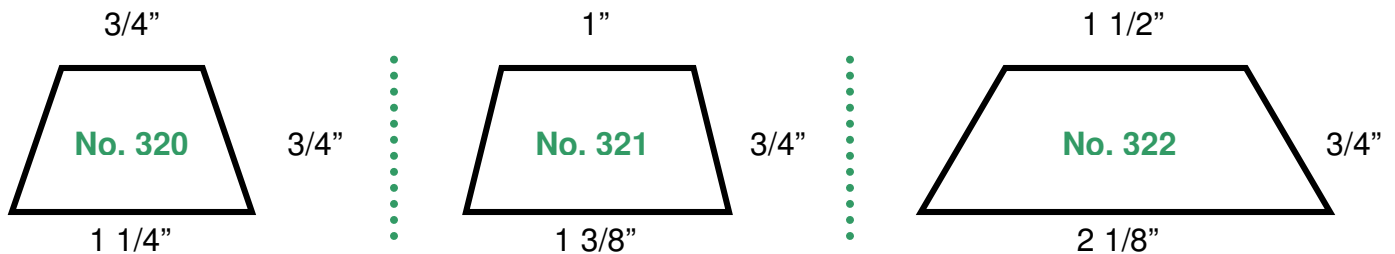

STANDARD ABS SIZES:

Greenstreak's newest entry in this category is the superior performing **REVEAL STIX**, a composite of foam and plastic. **REVEAL STIX** are easy to install and cost competitive with wood reveals, yet offers an incredibly smooth and uniform finish. See the **REVEAL STIX** catalog for complete information.