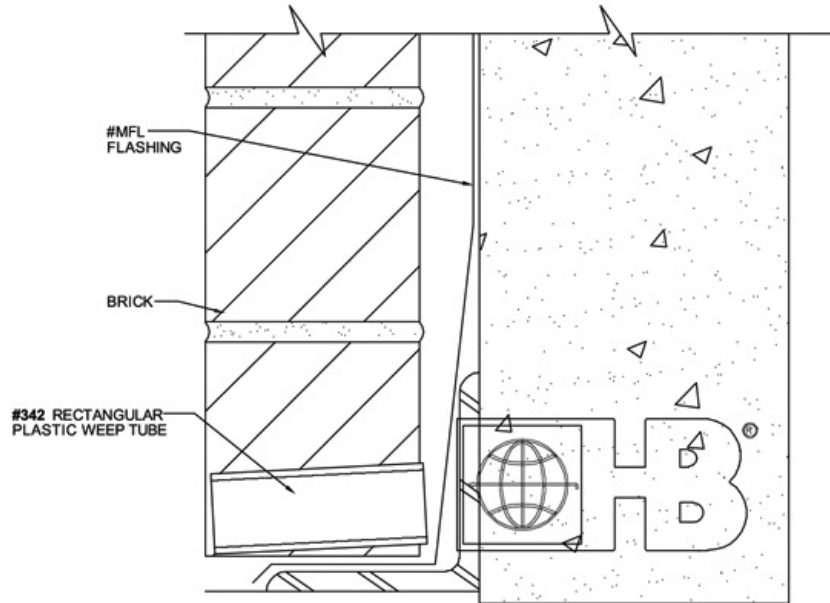

## #342 Rectangular Plastic Weep Holes

DRAWINGS FOR ILLUSTRATIVE PURPOSES ONLY

**MATERIAL:**

■ Manufactured from Clear Butyrate. Tested in conformance with ASTM D 542, D 149, D 696 and D 257.

**#342:**

□ 3/8" x 1 1/2" x 3 1/2"

**#342W:**

□ 3/8" x 1 1/2" x 3 1/2" (Provided with cotton wick attached)

**#342S:**

□ 3/8" x 1 1/2" x 3 1/2" (Provided with screen insert)

□ Brass screen □ Stainless Steel screen

**#342W/S:**

□ 3/8" x 1 1/2" x 3 1/2" (Provided with both wick and screen insert)