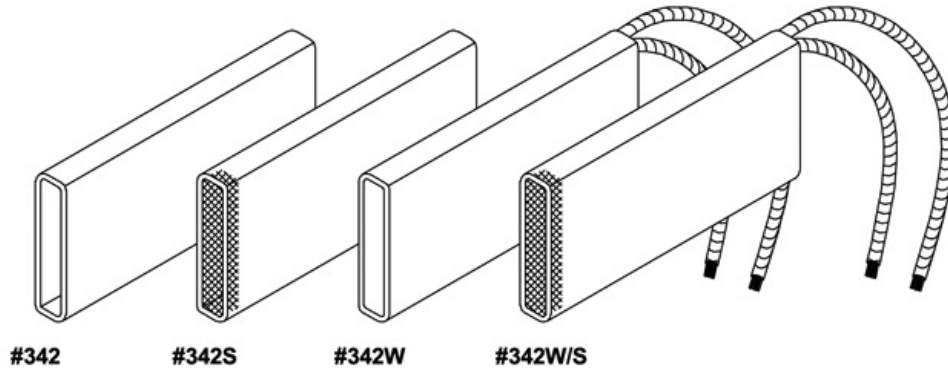

## #342 Rectangular Plastic Weep Holes

DRAWINGS FOR ILLUSTRATIVE PURPOSES ONLY

**MATERIAL:**

■ Manufactured from Clear Butyrate. Tested in conformance with ASTM D 542, D 149, D 696 and D 257.

**#342:**

□ 3/8" x 1 1/2" x 3 1/2"

**#342W:**

□ 3/8" x 1 1/2" x 3 1/2" (Provided with cotton wick attached)

**#342S:**

□ 3/8" x 1 1/2" x 3 1/2" (Provided with screen insert)

□ Brass screen □ Stainless Steel screen

**#342W/S:**

□ 3/8" x 1 1/2" x 3 1/2" (Provided with both wick and screen insert)